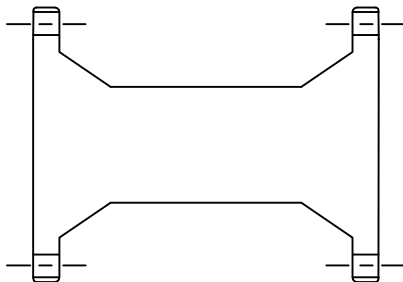

GLOBAL VISION SPOOLING PIECES

MODEL: GVISP-GG

GROOVED x GROOVED

MODEL: GVISP-GF

GROOVED x FLANGED 150#

MODEL: GVISP-GF3

GROOVED x FLANGED 300#

MODEL: GVISP-FF

FLANGED 150# x FLANGED 150#

MODEL: GVISP-F3F3

FLANGED 300# x FLANGED 300#

WHEN ORDERING PLEASE INCLUDE THE FOLLOWING:

- MODEL NUMBER
- LINE SIZE
- OVERALL LENGTH

UNLESS OTHER SPECIFIED ALL MATERIALS SCHEDULE 40 PIPE