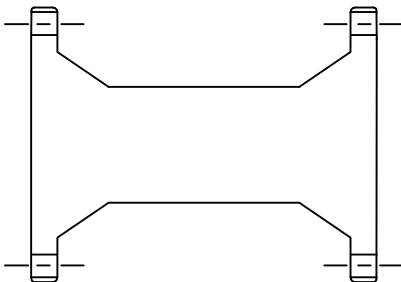

GLOBAL VISION SPOOLING PIECES

MODEL: GVISP-GG

GROOVED x GROOVED

MODEL: GVISP-GF

GROOVED x FLANGED 150#

MODEL: GVISP-GF3

GROOVED x FLANGED 300#

MODEL: GVISP-FF

FLANGED 150# x FLANGED 150#

MODEL: GVISP-F3F3

FLANGED 300# x FLANGED 300#

WHEN ORDERING PLEASE INCLUDE THE FOLLOWING:

- MODEL NUMBER
- LINE SIZE
- OVERALL LENGTH

UNLESS OTHER SPECIFIED ALL MATERIALS SCHEDULE 40 PIPE